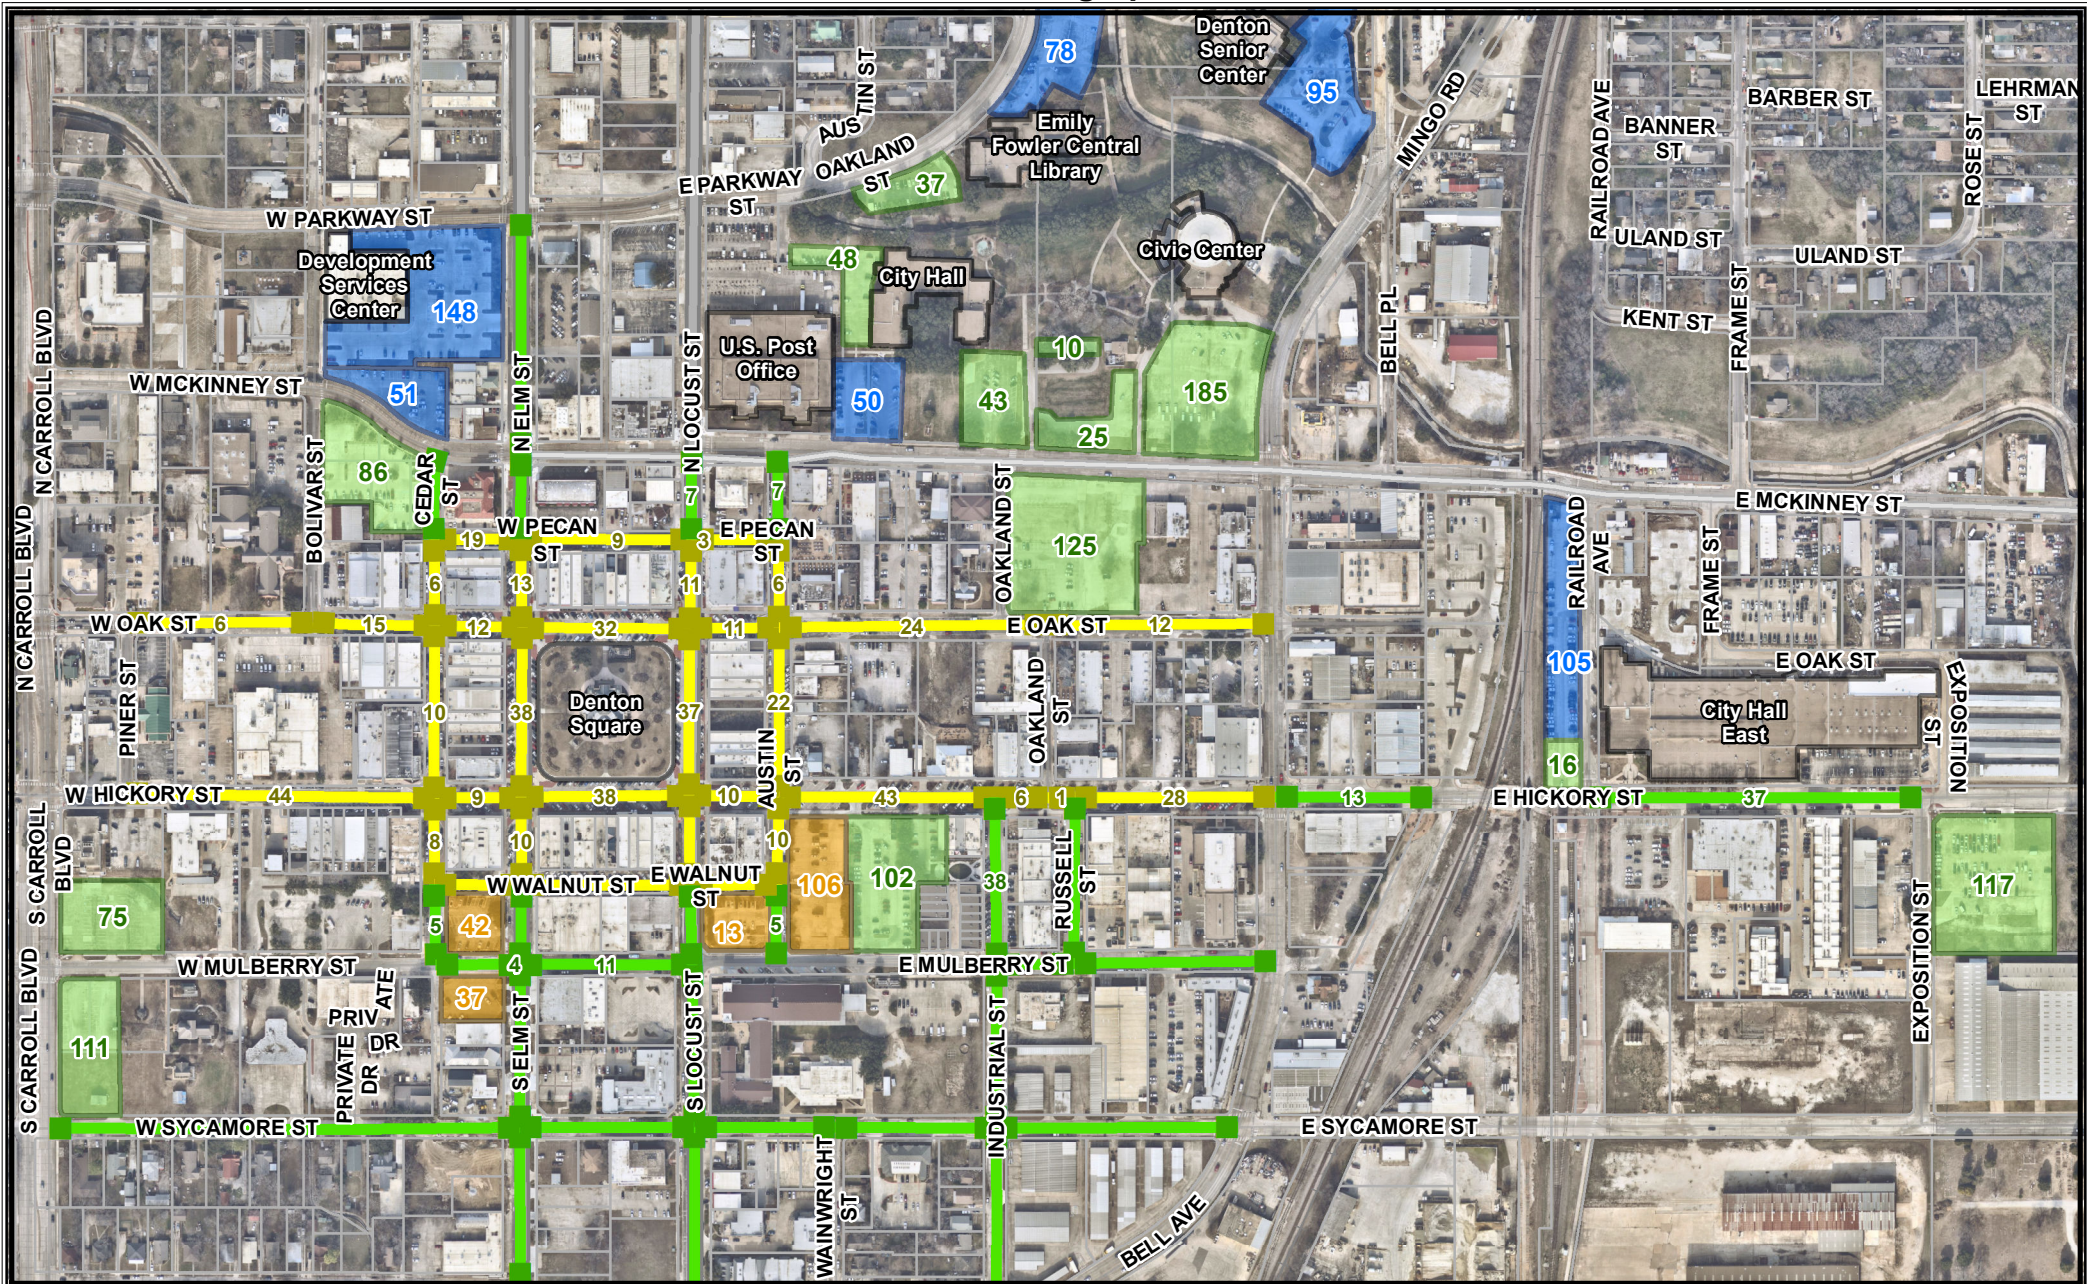

Downtown Parking Map

2340+ Parking Spaces

- 2-Hour Parking (489+)
- Public Parking (1,016)
- Paid Parking (198)
- Government Parking (527) - Reserved for those using the facility weekdays 8am to 5pm
- Public at all other times
- Reference Locations
- No Time Limit (110+)

0 75 150 300 Feet

CITY OF DENTON
Development Services • GIS
Date: 5/11/2022

This product is for informational purposes and may not have been prepared for or be suitable for legal, engineering, or surveying purposes. It does not represent an on-the-ground survey and represents only the approximate relative location of property boundaries. Although every effort was made to ensure the accuracy of this data, no such guarantee is given or implied. Utilization of this map indicates the understanding that there is no guarantee to the accuracy of this data.